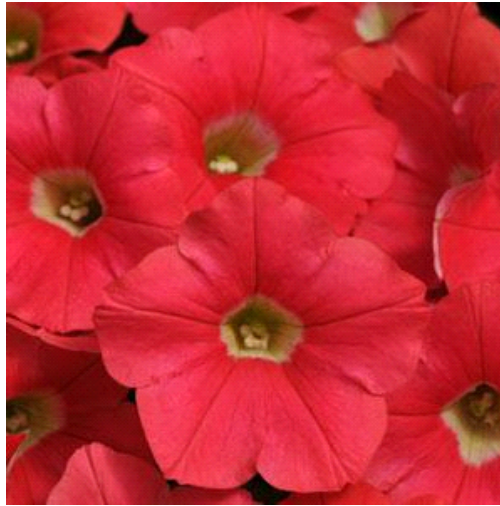

Shock Wave[®] Coral Crush

Shock Wave produces a mounded, spreading plant that is similar in shape and just as easy to manage as Easy Wave. These excellent outdoor performers offer strong fill and season-long colour that the Wave family varieties are known for. Petite-flowered plants perform equally well in small spaces, hanging baskets, containers and mixed combos.

Blooming Season: Spring, Late Spring, Summer, Late Summer

Plant Habit: Mounded, Spreading

Water: Medium

Fertilize: Once a week

Spacing: 10-15" (25.4-38.1cm)

Height: 7-10" (17.8-25.4cm)

Width: 30-36" (76.2-91.4cm)

Exposure: Sun

Ideas & Tips: Avoid wet foliage going into night. Keep well fed for best performance. Occasional cut back will rejuvenate plants.

'PAS803824'

Shock Wave[®] Varieties

Shock Wave[®] Yellow

Shock Wave[®] Deep Purple