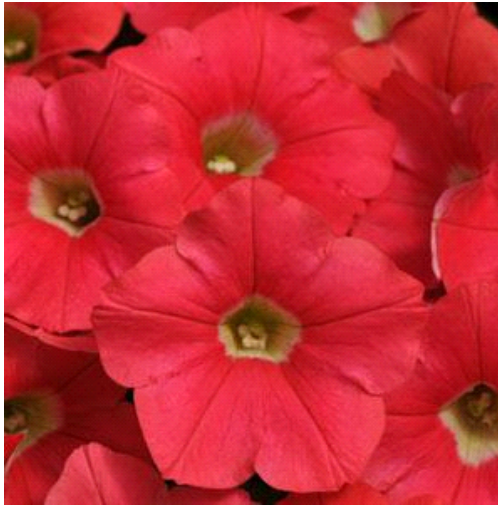

Shock Wave® Coral Crush

Shock Wave produces a mounded, spreading plant that is similar in shape and just as easy to manage as Easy Wave. These excellent outdoor performers offer strong fill and season-long colour that the Wave family varieties are known for. Petite-flowered plants perform equally well in small spaces, hanging baskets, containers and mixed combos.

Blooming Season: Spring, Late Spring, Summer, Late Summer

Plant Habit: Mounded, Spreading

Water: Medium

Fertilize: Once a week

Spacing: 10-15" (25.4-38.1cm)

Height: 7-10" (17.8-25.4cm)

Width: 30-36" (76.2-91.4cm)

Exposure: Sun

Ideas & Tips: Avoid wet foliage going into night. Keep well fed for best performance. Occasional cut back will rejuvenate plants.

'PAS803824'

Other Shock Wave® Varieties

[Shock Wave Yellow](#)