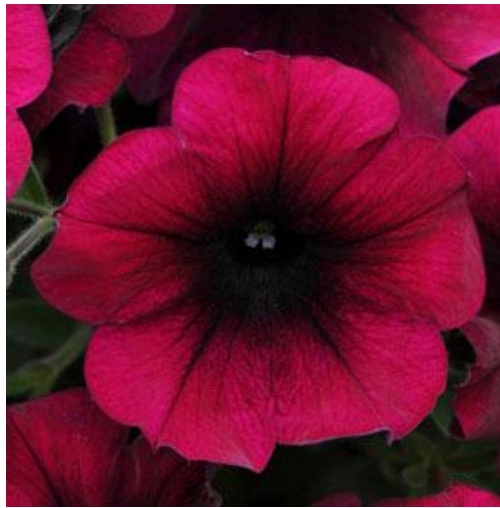

## Easy Wave® Burgundy Velour

Fast-growing plants bloom freely all season in landscapes and containers without cutting back, and tolerate both heat and cooler conditions very well. Flower-filled plants grow a little more mounded than original Wave, with a more controlled spread.

**Blooming Season:** Spring, Late Spring, Summer, Late Summer

**Plant Habit:** Mounded, Spreading

**Water:** Medium

**Fertilize:** Once a week

**Spacing:** 10-15" (25.4-38.1cm)

**Height:** 6-12" (15.2-30.5cm)

**Width:** 30-39" (76.2-99.1cm)

**Exposure:** Sun

**Ideas & Tips:** Avoid wet foliage going into night. Keep well fed for best performance. Occasional cut back will rejuvenate plants.

'PAS933562'