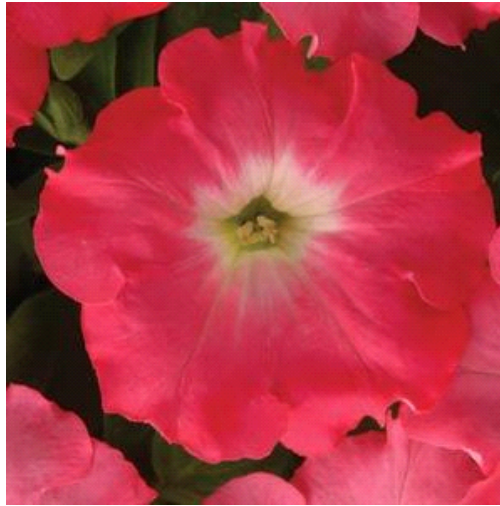

Easy Wave[®] Rosy Dawn

Fast-growing plants bloom freely all season in landscapes and containers without cutting back, and tolerate both heat and cooler conditions very well. Flower-filled plants grow a little more mounded than original Wave, with a more controlled spread.

Blooming Season: Spring, Late Spring, Summer, Late Summer

Plant Habit: Mounded, Spreading

Water: Medium

Fertilize: Once a week

Spacing: 10-15" (25.4-38.1cm)

Height: 6-12" (15.2-30.5cm)

Width: 30-39" (76.2-99.1cm)

Exposure: Sun

Ideas & Tips: Avoid wet foliage going into night. Keep well fed for best performance. Occasional cut back will rejuvenate plants.

'PAS410436'

Easy Wave[®] Varieties

Easy Wave[®] Lavender Sky Blue
Easy Wave[®] Formula Mixture Improved
Easy Wave[®] Great Lakes Mixture Improved
Easy Wave[®] Plum Pudding Mixture Improved
Easy Wave[®] South Beach Mixture Improved
Easy Wave[®] The Flag Mixture Improved
Easy Wave[®] Opposites Attract Mixture Improved
Easy Wave[®] Red
Easy Wave[®] Violet
Easy Wave[®] Yellow
Easy Wave[®] Pink Passion
Easy Wave[®] Silver
Easy Wave[®] Berry Velour
Easy Wave[®] Burgundy Velour
Easy Wave[®] Red Velour
Easy Wave[®] Neon Rose
Easy Wave[®] Burgundy Star
Easy Wave[®] Starfish Mixture
Easy Wave[®] Plum Vein
Easy Wave[®] Coral Reef
Easy Wave[®] Beachcomber Mixture
Easy Wave[®] Blue
Easy Wave[®] Pink
Easy Wave[®] White