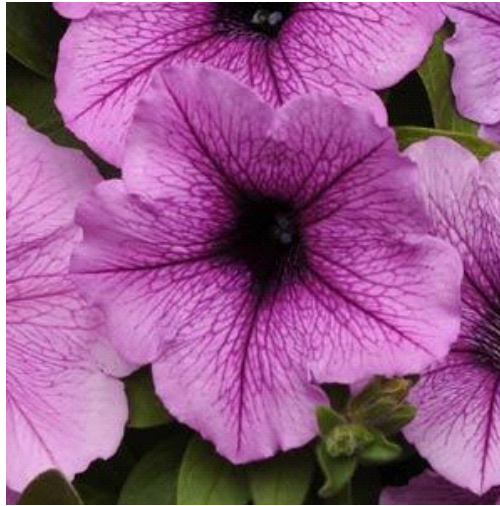

Easy Wave[®] Plum Vein

Fast-growing plants bloom freely all season in landscapes and containers without cutting back, and tolerate both heat and cooler conditions very well. Flower-filled plants grow a little more mounded than original Wave, with a more controlled spread.

Blooming Season: Spring, Late Spring, Summer, Late Summer

Plant Habit: Mounded, Spreading

Water: Medium

Fertilize: Once a week

Spacing: 10-15" (25.4-38.1cm)

Height: 6-12" (15.2-30.5cm)

Width: 30-39" (76.2-99.1cm)

Exposure: Sun

Ideas & Tips: Avoid wet foliage going into night. Keep well fed for best performance. Occasional cut back will rejuvenate plants.

'PAS739163'

Easy Wave[®] Varieties

- Easy Wave[®] Lavender Sky Blue
- Easy Wave[®] Formula Mixture Improved
- Easy Wave[®] Great Lakes Mixture Improved
- Easy Wave[®] Plum Pudding Mixture Improved
- Easy Wave[®] South Beach Mixture Improved
- Easy Wave[®] The Flag Mixture Improved
- Easy Wave[®] Opposites Attract Mixture Improved
- Easy Wave[®] Red
- Easy Wave[®] Violet
- Easy Wave[®] Yellow
- Easy Wave[®] Pink Passion
- Easy Wave[®] Silver
- Easy Wave[®] Berry Velour
- Easy Wave[®] Burgundy Velour
- Easy Wave[®] Red Velour
- Easy Wave[®] Neon Rose
- Easy Wave[®] Burgundy Star
- Easy Wave[®] Starfish Mixture
- Easy Wave[®] Coral Reef
- Easy Wave[®] Beachcomber Mixture
- Easy Wave[®] Rosy Dawn
- Easy Wave[®] Blue
- Easy Wave[®] Pink
- Easy Wave[®] White