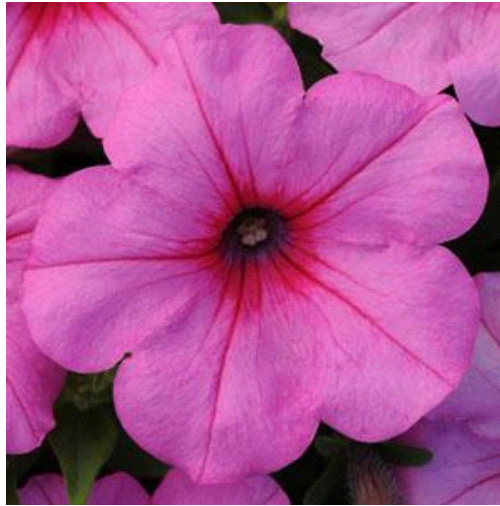

Easy Wave® Pink Passion

Fast-growing plants bloom freely all season in landscapes and containers without cutting back, and tolerate both heat and cooler conditions very well. Flower-filled plants grow a little more mounded than original Wave, with a more controlled spread.

Blooming Season: Spring, Late Spring, Summer, Late Summer

Plant Habit: Mounded, Spreading

Water: Medium

Fertilize: Once a week

Spacing: 10-15" (25.4-38.1cm)

Height: 6-12" (15.2-30.5cm)

Width: 30-39" (76.2-99.1cm)

Exposure: Sun

Ideas & Tips: Avoid wet foliage going into night. Keep well fed for best performance. Occasional cut back will rejuvenate plants.

'PAS882697'

Easy Wave® Varieties

- Easy Wave® Lavender Sky Blue
- Easy Wave® Formula Mixture Improved
- Easy Wave® Great Lakes Mixture Improved
- Easy Wave® Plum Pudding Mixture Improved
- Easy Wave® South Beach Mixture Improved
- Easy Wave® The Flag Mixture Improved
- Easy Wave® Opposites Attract Mixture Improved
- Easy Wave® Red
- Easy Wave® Violet
- Easy Wave® Yellow
- Easy Wave® Silver
- Easy Wave® Berry Velour
- Easy Wave® Burgundy Velour
- Easy Wave® Red Velour
- Easy Wave® Neon Rose
- Easy Wave® Burgundy Star
- Easy Wave® Starfish Mixture
- Easy Wave® Plum Vein
- Easy Wave® Coral Reef
- Easy Wave® Beachcomber Mixture
- Easy Wave® Rosy Dawn
- Easy Wave® Blue
- Easy Wave® Pink
- Easy Wave® White