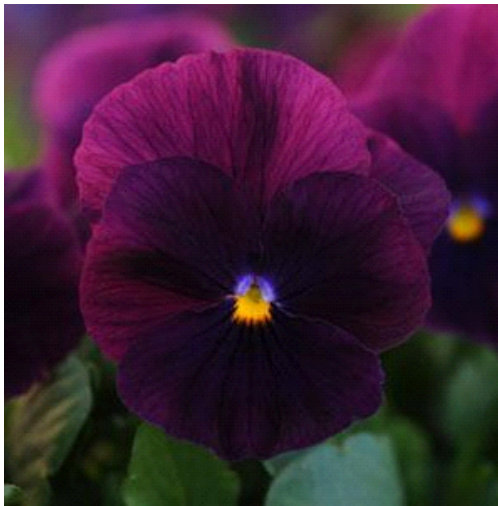

Cool Wave[®] Purple

Excellent choice for containers, baskets and garden beds. Will overwinter through USDA Zone 5; in cold climates, mulch over Winter to provide added protection.

Blooming Season: Early Spring, Spring, Late Spring, Autumn, Winter, Late Summer

Plant Habit: Spreading, Trailing

Water: Medium

Fertilize: Every two weeks

Spacing: 10-12" (25.4-30.5cm)

Height: 6-8" (15.2-20.3cm)

Width: 24-30" (61-76.2cm)

Exposure: Sun

Ideas & Tips: Plant in full sun (at least 6 hours). Feed regularly to promote lush, vigorous growth and continued blooming.

'PAS1077343'

Cool Wave[®] Varieties

- Cool Wave[®] Raspberry Swirl
- Cool Wave[®] Strawberry Swirl
- Cool Wave[®] Fire
- Cool Wave[®] Lemon Improved
- Cool Wave[®] Raspberry
- Cool Wave[®] Blueberry Swirl
- Cool Wave[®] Morpho
- Cool Wave[®] Blue Skies
- Cool Wave[®] Sunshine 'N Wine
- Cool Wave[®] Berries 'N Cream Mixture
- Cool Wave[®] Pastel Mixture
- Cool Wave[®] Golden Yellow
- Cool Wave[®] Frost
- Cool Wave[®] Mixture
- Cool Wave[®] Violet Wing
- Cool Wave[®] White