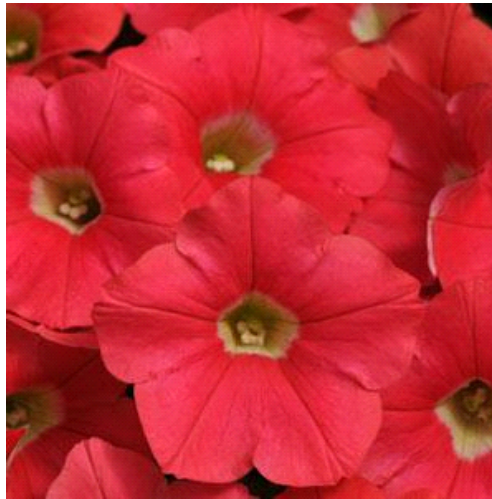

Shock Wave™ Coral Crush

Shock Wave produces a mounded, spreading plant that is similar in shape and just as easy to manage as Easy Wave. These excellent outdoor performers offer strong fill and season-long colour that the Wave family varieties are known for. Petite-flowered plants perform equally well in small spaces, hanging baskets, containers and mixed combos.

Blooming Season: Spring, Late Spring, Summer, Late Summer

Plant Habit: Mounded, Spreading

Water: Medium

Fertilize: Once a week

Spacing: 10-15" (25.4-38.1cm)

Height: 7-10" (17.8-25.4cm)

Width: 30-36" (76.2-91.4cm)

Exposure: Sun

Ideas & Tips: Avoid wet foliage going into night. Keep well fed for best performance. Occasional cut back will rejuvenate plants.

Other Shock Wave™ Varieties

[Shock Wave Amp Mixture](#)

[Shock Wave Power Mixture](#)

[Shock Wave Deep Purple](#)

[Shock Wave Volt Mixture](#)

[Shock Wave Red](#)

[Shock Wave Coconut](#)

[Shock Wave Spark Mix](#)

[Shock Wave Denim](#)

[Shock Wave Buzz Mix](#)

[Shock Wave Pink Shade](#)

[Shock Wave Pink Vein](#)

[Shock Wave Rose](#)