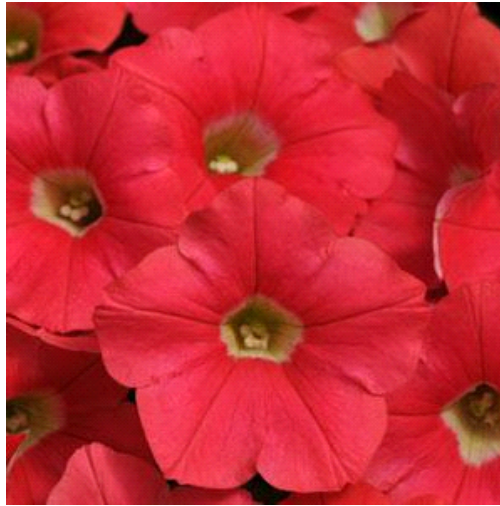

Shock Wave® Coral Crush

Shock Wave produces a mounded, spreading plant that is similar in shape and just as easy to manage as Easy Wave. These excellent outdoor performers offer strong fill and season-long colour that the Wave family varieties are known for. Petite-flowered plants perform equally well in small spaces, hanging baskets, containers and mixed combos.

Blooming Season: Spring, Late Spring, Summer, Late Summer

Plant Habit: Mounded, Spreading

Water: Medium

Fertilize: Once a week

Spacing: 10-15" (25.4-38.1cm)

Height: 7-10" (17.8-25.4cm)

Width: 30-36" (76.2-91.4cm)

Exposure: Sun

Ideas & Tips: Avoid wet foliage going into night. Keep well fed for best performance. Occasional cut back will rejuvenate plants.

'PAS803824'

Other Shock Wave® Varieties

[Shock Wave Yellow](#)